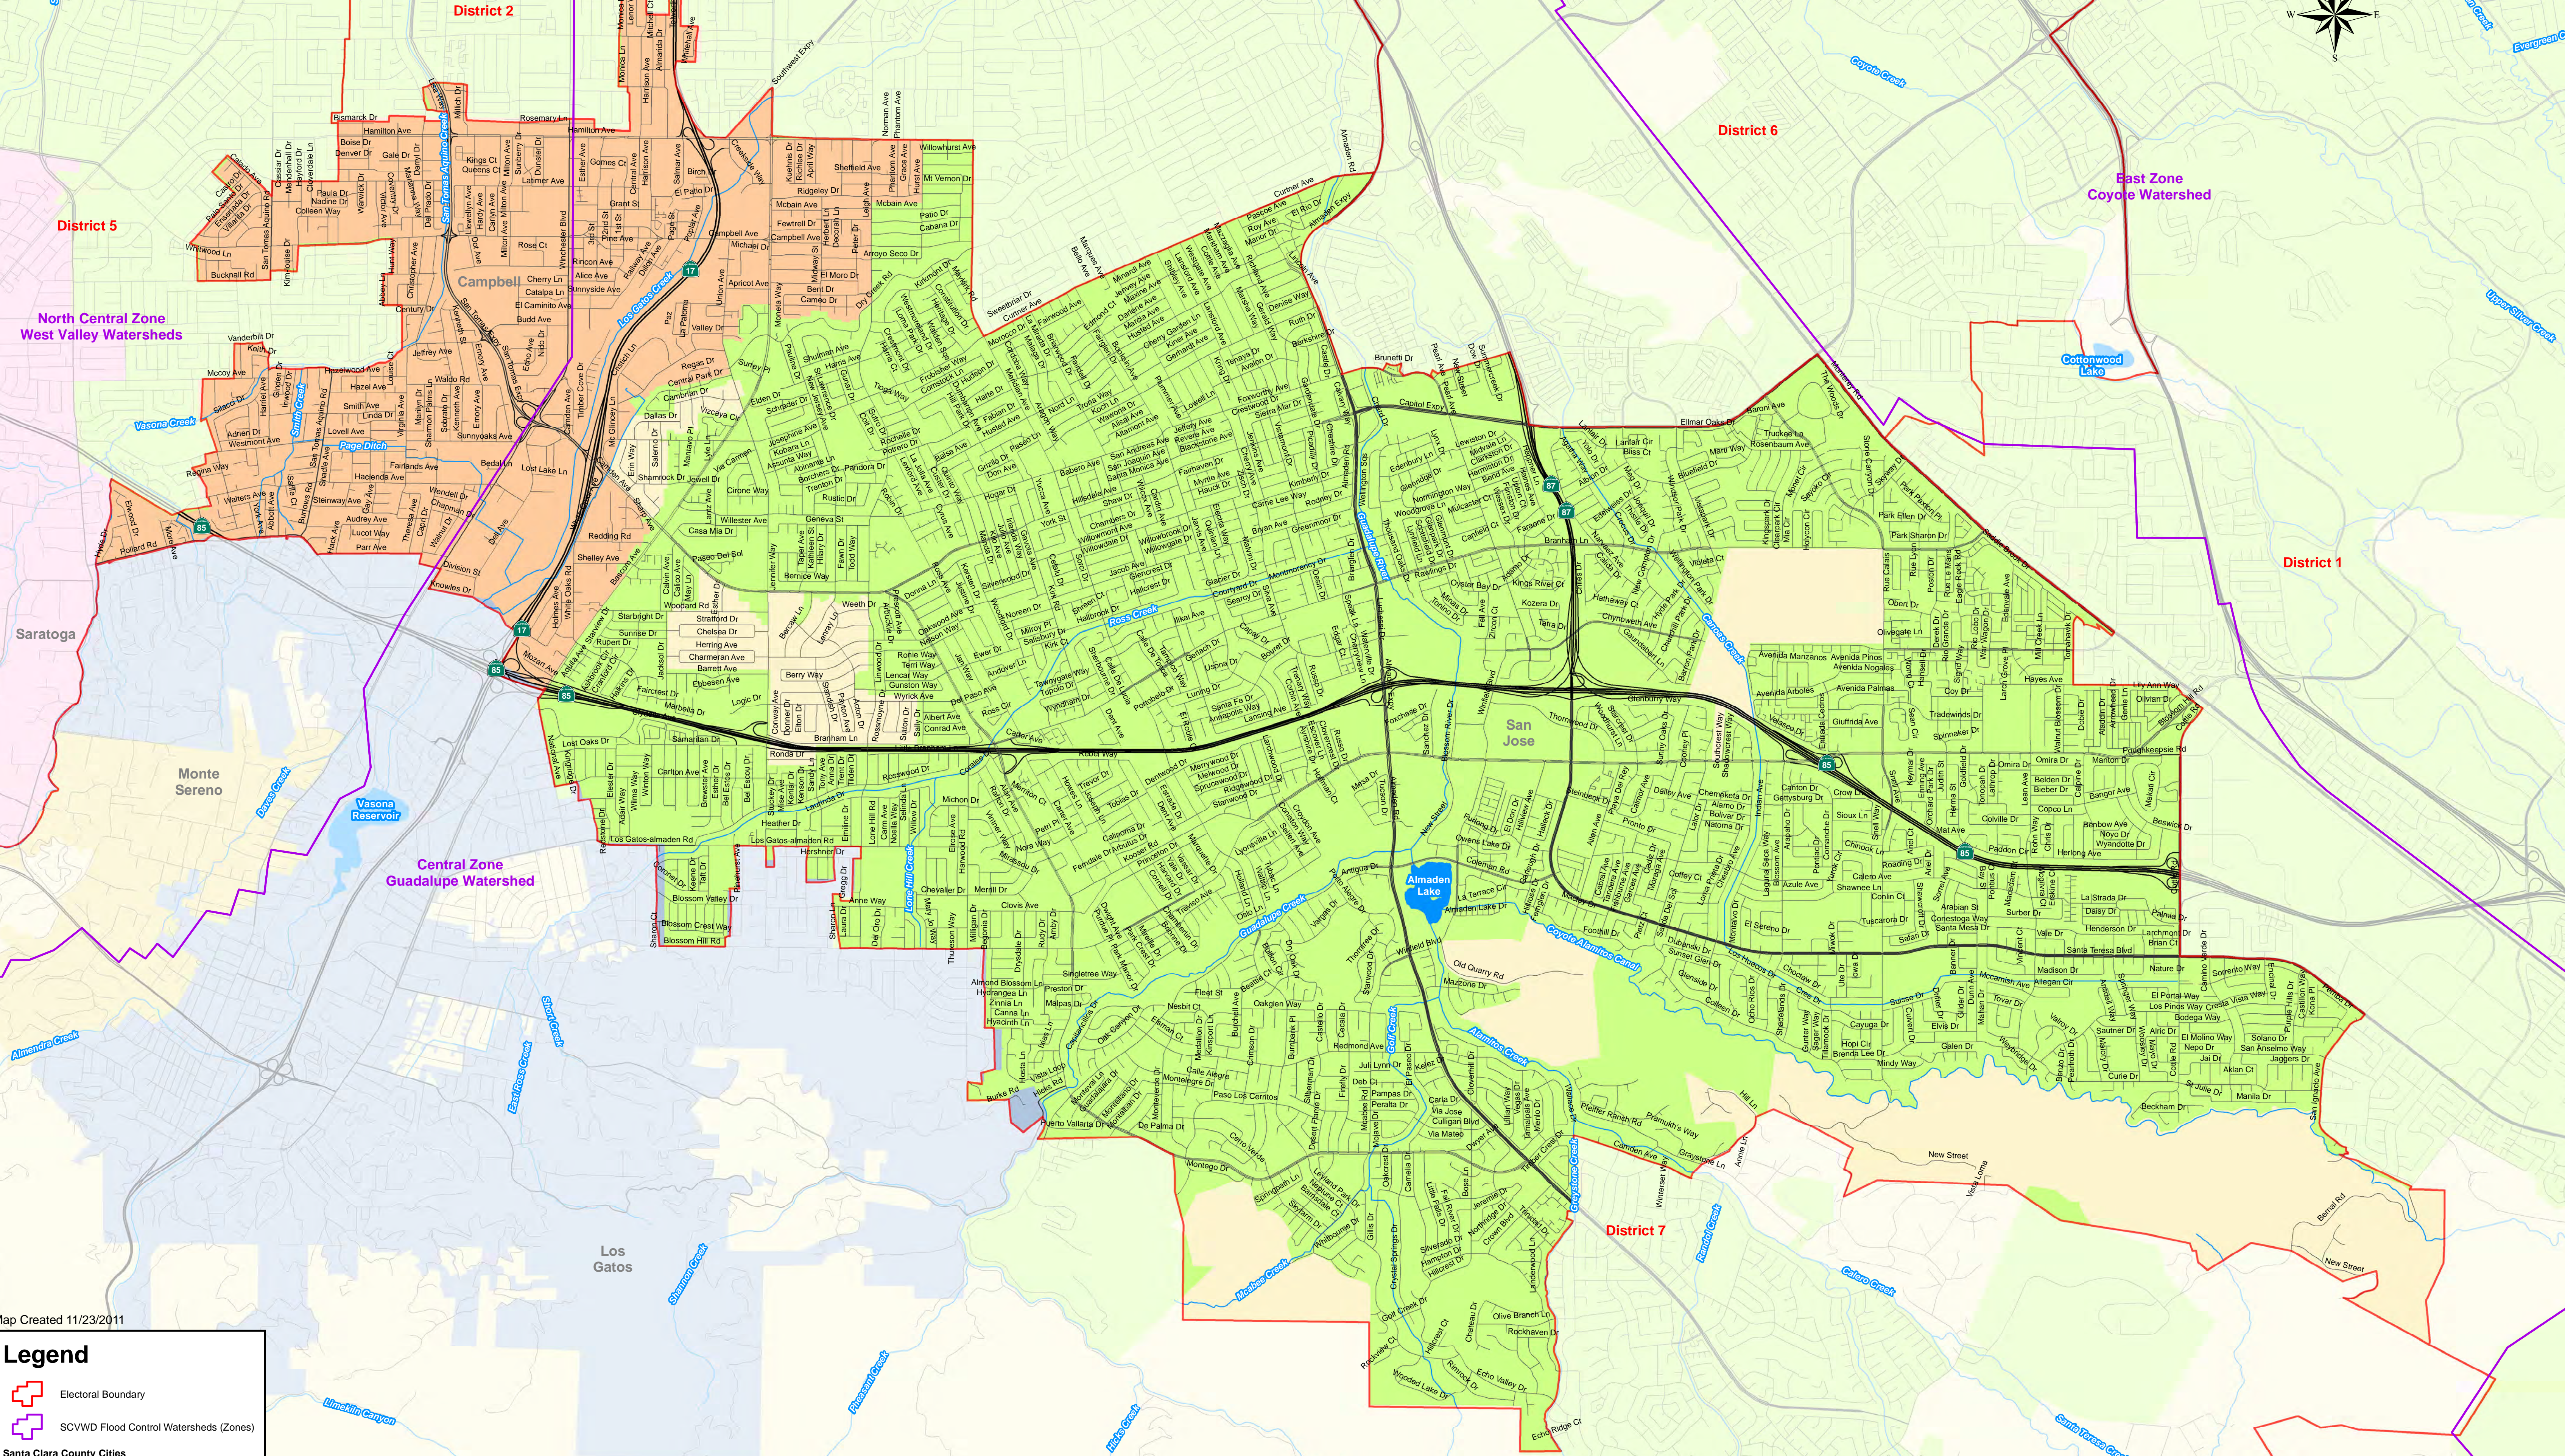

Santa Clara Valley Water District District 4

Map Created 11/23/2011

Legend

- Electoral Boundary
- SCVWD Flood Control Watersheds (Zones)
- **Santa Clara County Cities**
  - Campbell
  - Los Gatos
  - San Jose